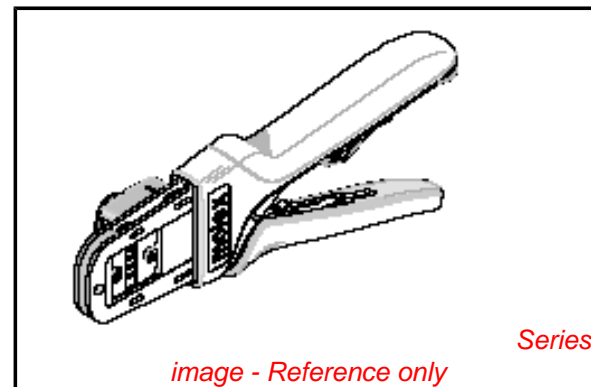

PLEASE CHECK WWW.MOLEX.COM FOR LATEST PART INFORMATION

Part Number: [63811-8200](#)
Status: **Active**
Description: Hand Crimp Tool

Documents:
[RoHS Certificate of Compliance (PDF)](#)

General

Product Family	Application Tooling
Series	T0102
Comments	See Tooling Specification (PDF) Above
Function	Crimp
Geographic Area	Global
Level of Automation	Manual
More Detailed Tech Information	applicationtooling@molex.com
Product Name	PremiumGrade™
Survey	www.molex.com//review/apptool_survey.html
Tool Type	Handtool
UPC	800756956992

Physical

Net Weight 332.600/g

Material Info

Reference - Drawing Numbers

Application Tooling Documents

ATS-638118200, TM-638000029, TM-638000029CN, TM-638000029DE, TM-638000029FR, TM-638000029IT, TM-638000029JP, TM-638000029KR, TM-638000029MY, TM-638000029PL, TM-638000029RU, TM-638000029SK, TM-638000029SP, TM-638000029TH, TM-638000029TW, TM-638000029VN

EU RoHS

ELV and RoHS Compliant
REACH SVHC
Not Reviewed
Low-Halogen Status
Not Reviewed

China RoHS

Need more information on product environmental compliance?

Email productcompliance@molex.com
For a multiple part number RoHS Certificate of Compliance, [click here](#)

Please visit the [Contact Us](#) section for any non-product compliance questions.

Search Parts in this Series

[T0102Series](#)

Use With

2.54mm KK® Terminals, 22-30 AWG

Application Tooling | **FAQ**

Description	Product #
KK® Crimp Terminal, 22-28 AWG, 0.35µm Gold (Au), Nickel (Ni) Under-Plate, Phosphor Bronze, Loose	0039000381
KK® Crimp Terminal, 4809, 22-30 AWG, Tin, Bag	0008500136
KK® Crimp Terminal, 8088, 22-30 AWG, Gold/Nickel, Loose	0008650106
KK® Crimp Terminal, 4809, 22-30 AWG, Bag Selective Gold (Au)	0008550111