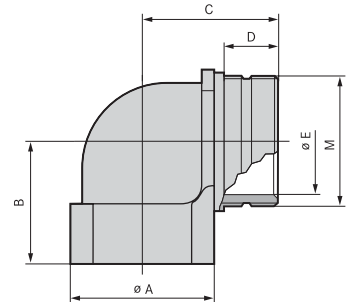

SKINDICHT® KW-M 90° elbow

Plastic angle gland with metric connection thread in accordance to EN 50262 and is used wherever cables have to run in parallel to the housing wall. The cable gland is lockable with a locknut.

Material: polyamide, reinforced glass fibre

Temperature range: -20°C up to +80°C

Standard colour: RAL 7001, silver grey

Protection class: IP 55

| Part number | Type size M | SW mm | A mm | B mm | C mm | D mm | ØE mm | PU pieces |
|------------------------|-------------|-------|------|------|------|------|-------|-----------|
| SKINDICHT® KW-M | | | | | | | | |
| 5210 6210 | 16 x 1,5 | 19 | 19 | 21,5 | 24,0 | 13 | 11 | 25 |
| 5210 6220 | 20 x 1,5 | 25 | 25 | 24,5 | 29,5 | 15 | 15 | 25 |
| 5210 6230 | 25 x 1,5 | 30 | 30 | 28,0 | 33,5 | 16 | 20 | 25 |
| 5210 6240 | 32 x 1,5 | 36 | 36 | 31,5 | 38,0 | 17 | 26 | 10 |