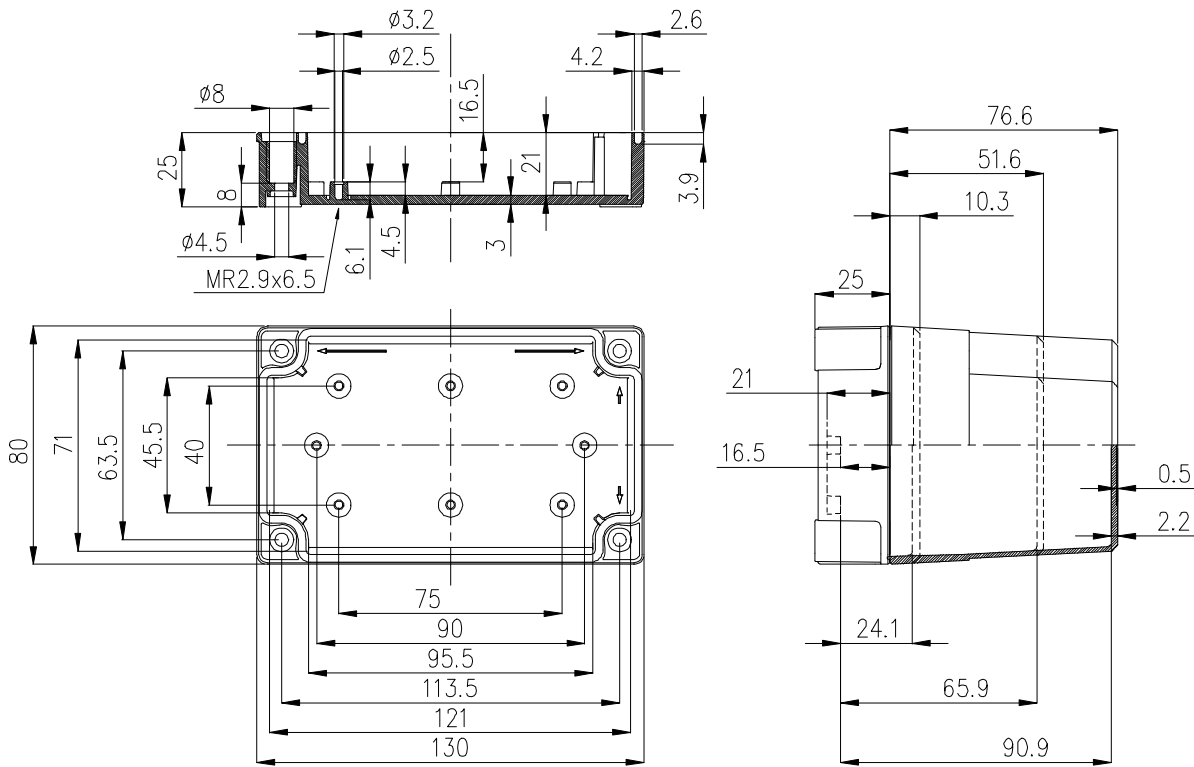

This is a sample photo.

**ORDER SYMBOL:** PC 100/35 LT

**EL.number** **EAN:** 6418074022257

Sweden:  
Denmark:  
Finland: 3420411

**INCLUDING:**  
Enclosure cover with cover screws, body with mounting screws and gasket.

**APPROVALS:**  
USA: NEMA 4, 4X, 12; UL 94-V2  
EURO: IP 67; UL 94-V2  
OTHERS: IEC 529

FIBOX MNX PC

**TECHNICAL INFORMATION:**

Standard colour: RAL 7035  
Ingress protection: IP 67 (IEC 529)  
Flame resistance:

Temp.range in cont. use: Max. +80 °C  
Temp. range of material: - 40 °C - + 120 °C

**ACCESSORIES**

Fastening lug	FP 22046	DIN-Rail	MIV 10
Grey Screw set	MBS HH	DIN-Rail	MIV 15
Grey Screw set	MBS HL	DIN-Rail	MIV 20
Grey Screw set	MBS LH	DIN-Rail	MIV 5
Grey Screw set	MBS LL		
DIN-Rail	MIN 10		
DIN-Rail	MIN 15		
DIN-Rail	MIN 20		
DIN-Rail	MIN 5		